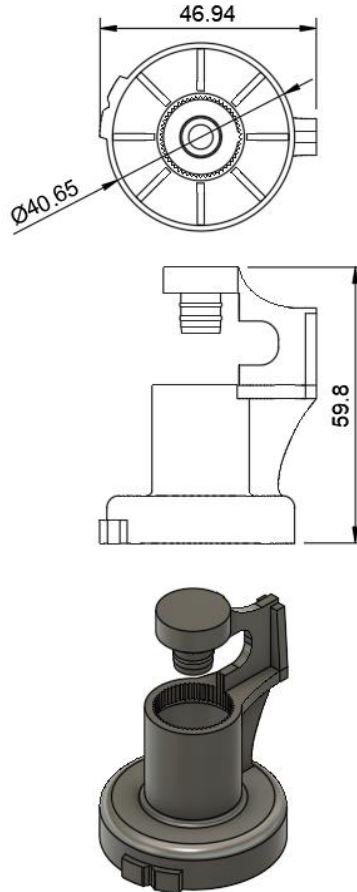

Pinion protector Part No. 24680114

Application
BMW M4 (G82) 2020- RWD

FITS THE FOLLOWING

Rack part number	Crossreferences	Application
ATGE45771RB	BMW 227882939, 32107884097, 32109504850	BMW 4 Series M4 (G82/G83) (2020-)